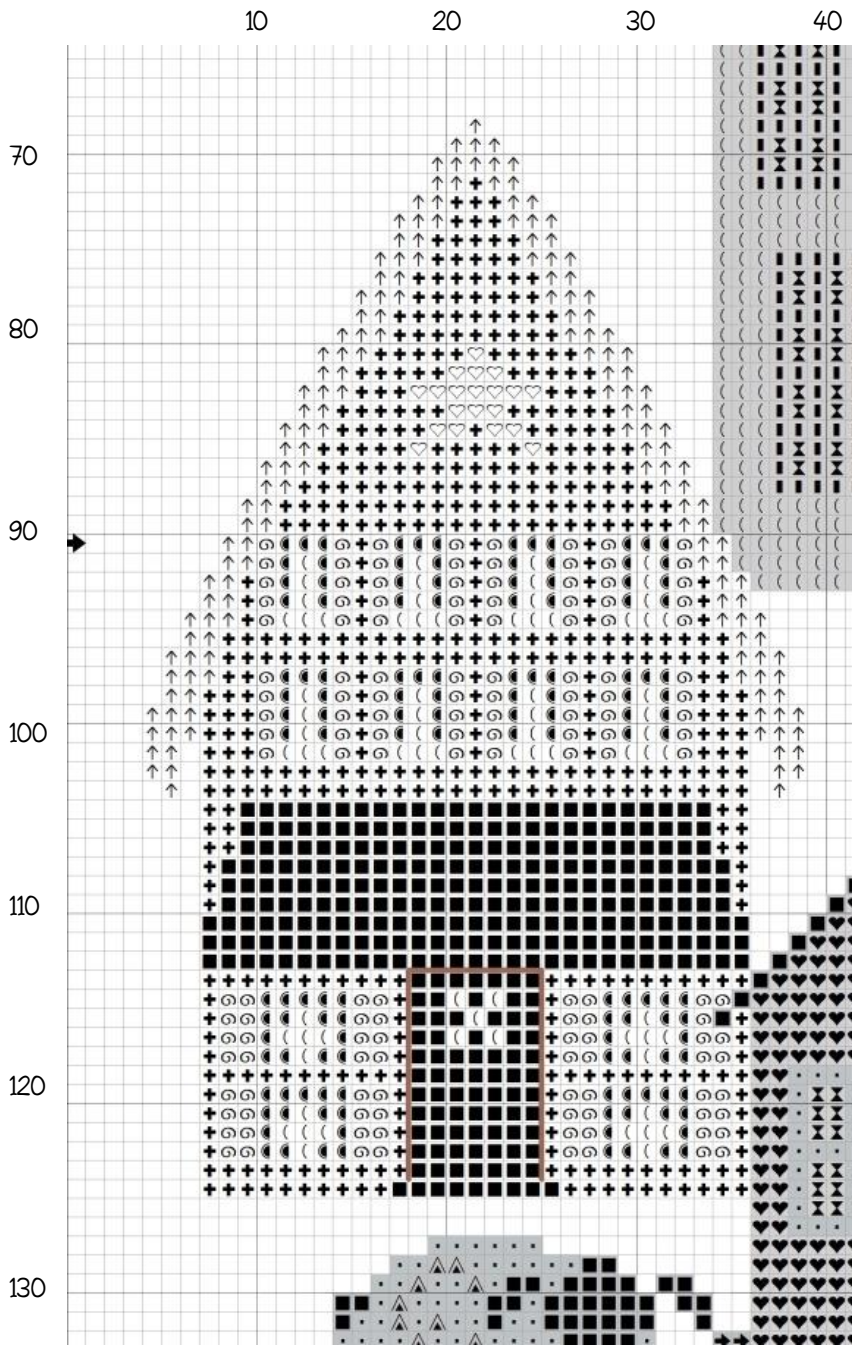

Thistles - Star Village #12

Grey stitches are from previous episodes

Symbol	The Gentle Art	DMC
■	7095 - Carriage Black	310
↑	7040 - Lexington Green	523
(0470 - Buttercrunch	3078
♡	0380 - Raspberry Parfait	3721
⊖	1050 - Soot	3749
+	0860 - Red Plum	3835
☾	0590 - Terra Cotta	3859
—	0590 - Terra Cotta	3859