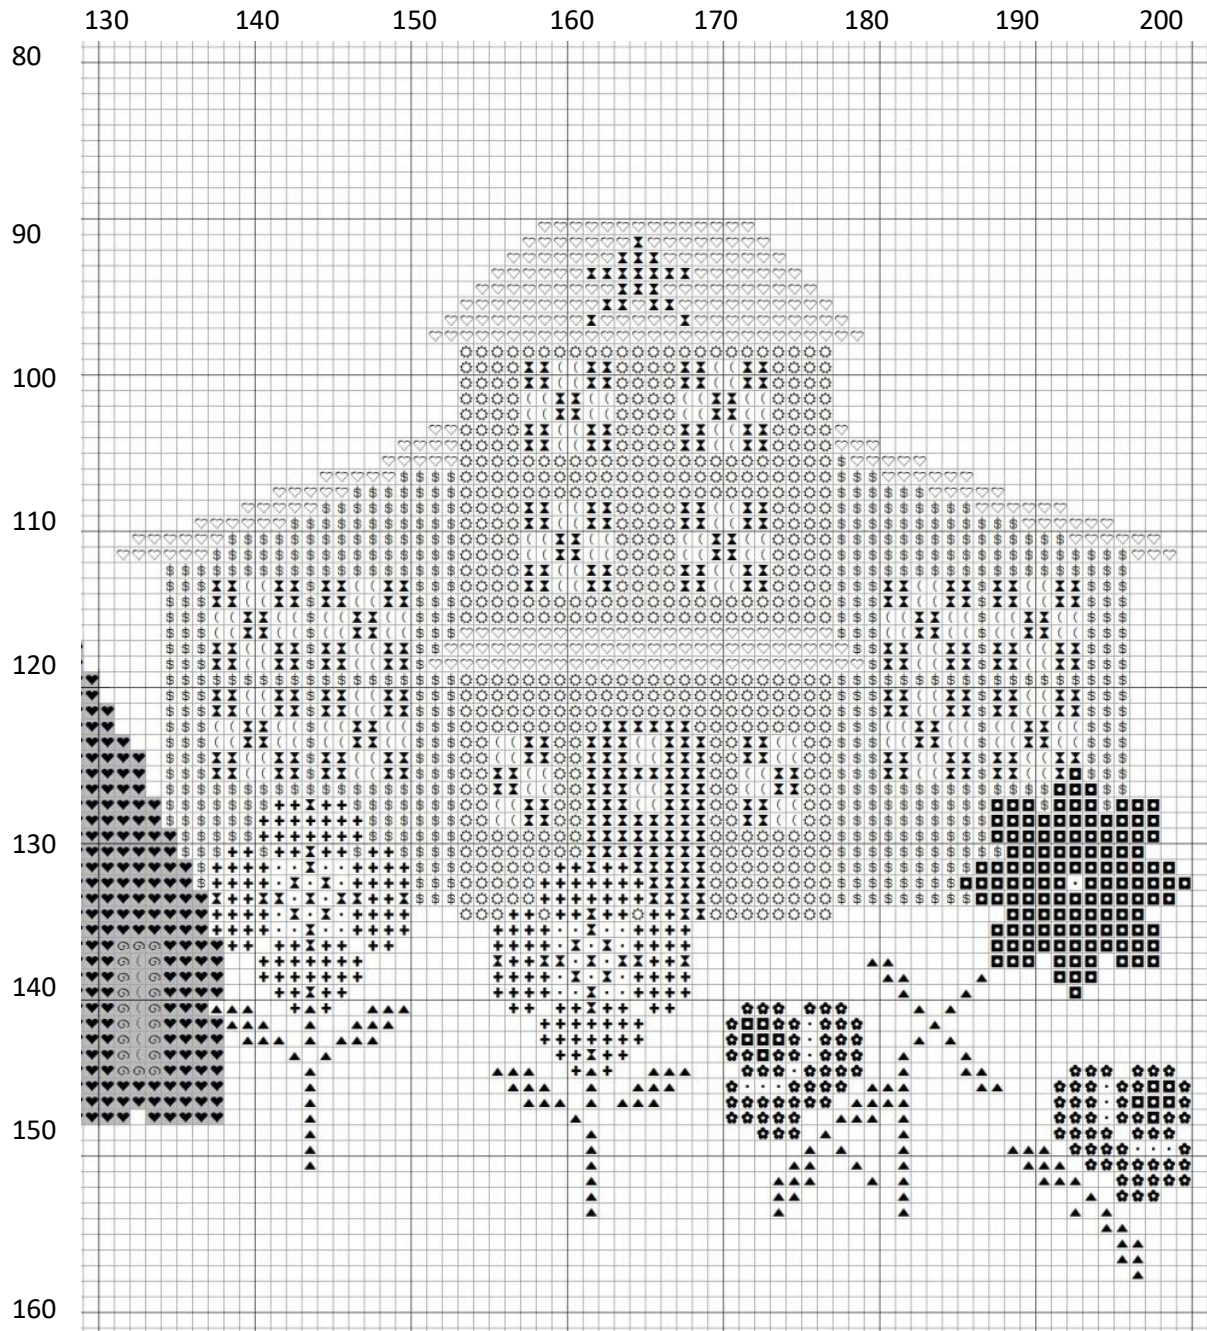

Thistles - Stitch Along #2

Grey stitches is overlap.

Symbol	The Gentle Art	DMC
✕	0420 - Gold Leaf	680
\$	0230 - Blueberry	931
(0470 - Buttercrunch	3078
⊙	0220 - Morning Glory	932
▲	7070 - Deep Forest	934
♡	0380 - Raspberry Parfait	3721
⊛	7014 - Antique Rose	3722
■	0892 - Loganberry	3834
+	0860 - Red Plum	3835
•	1040 - Oatmeal	3865