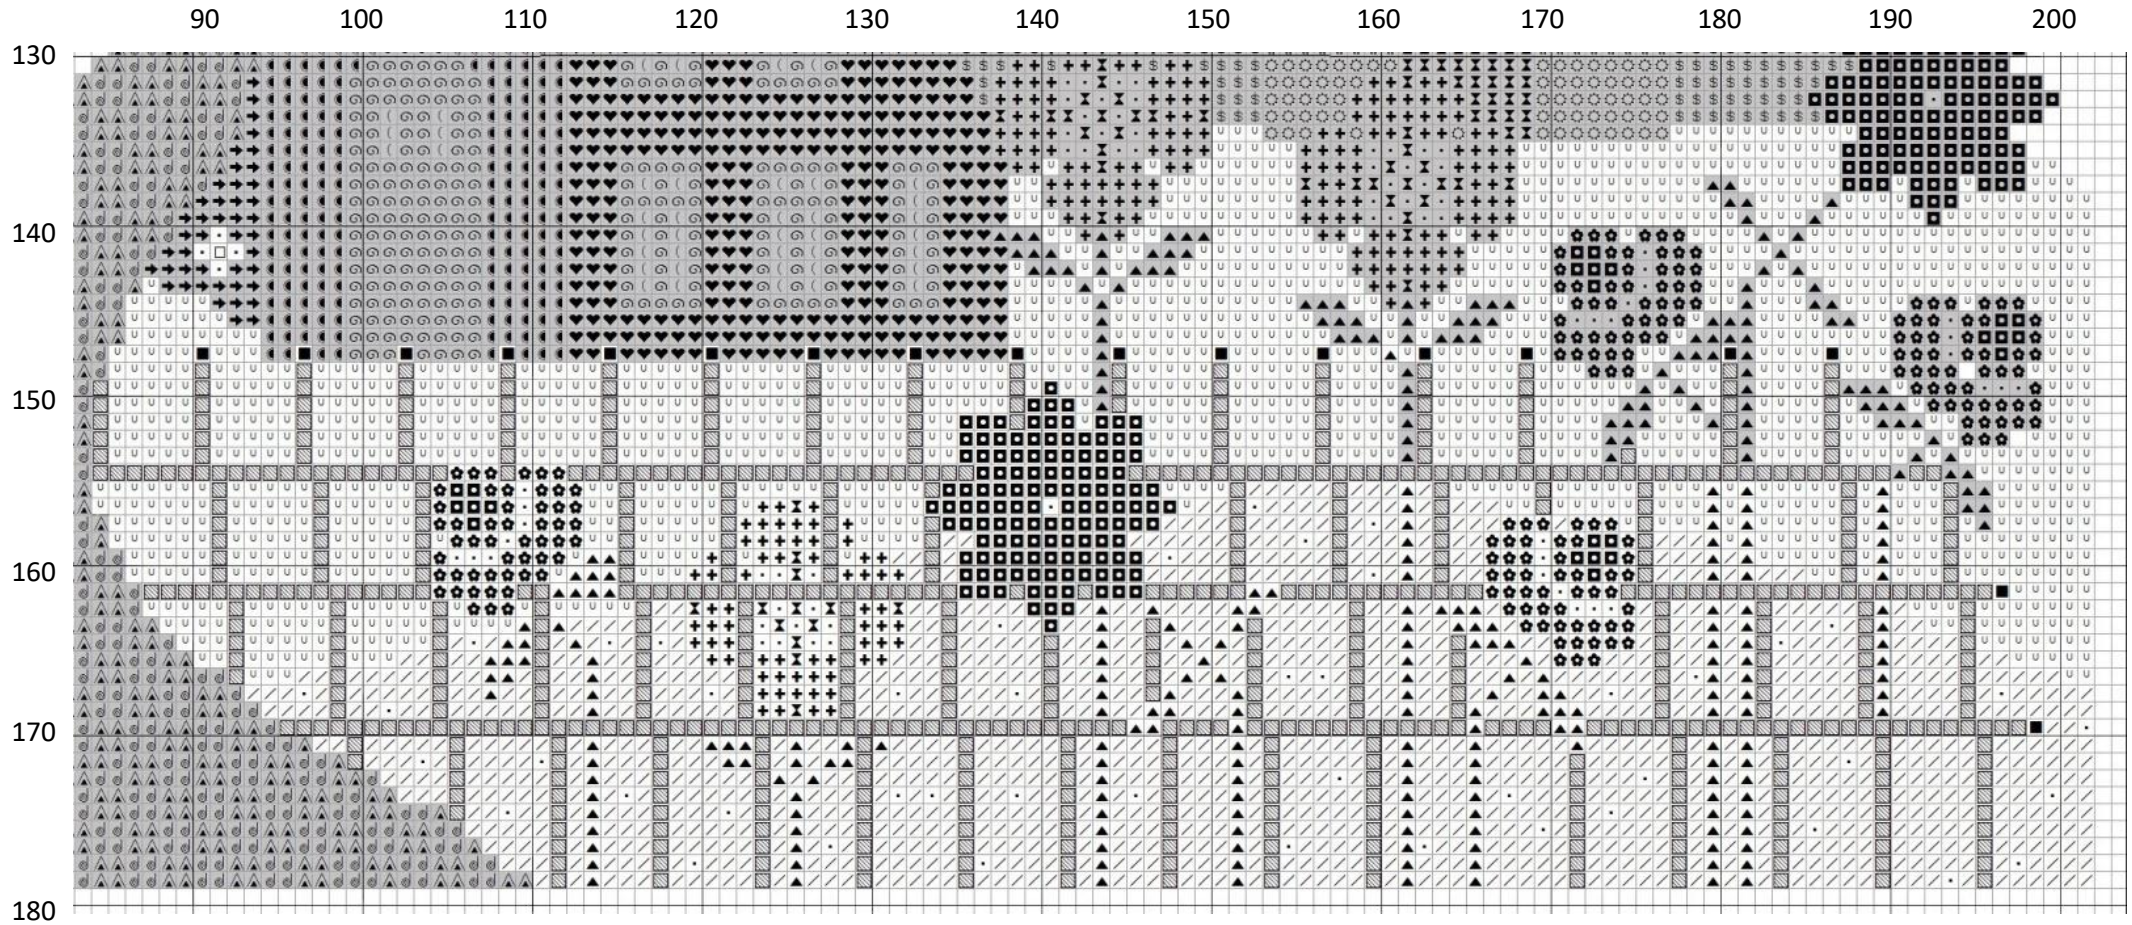

Thistles - Stitch Along #3

Grey stitches are from previous episodes.

Thistles - Stitch Along #3

	The Gentle Art	DMC	Symbol	The Gentle Art	DMC
■	7095-Carriage Black	310	✿	7014 - Antique Rose	3722
∪	7003-Shutter Green	320	□	7020-Butternut Squash	3821
/	0115-Tiger Lily	581	■	0892 - Loganberry	3834
✕	0420 - Gold Leaf	680	+	0860 - Red Plum	3835
▲	7070 - Deep Forest	934	•	1040 - Oatmeal	3865
▨	1020-Pebble	3072			