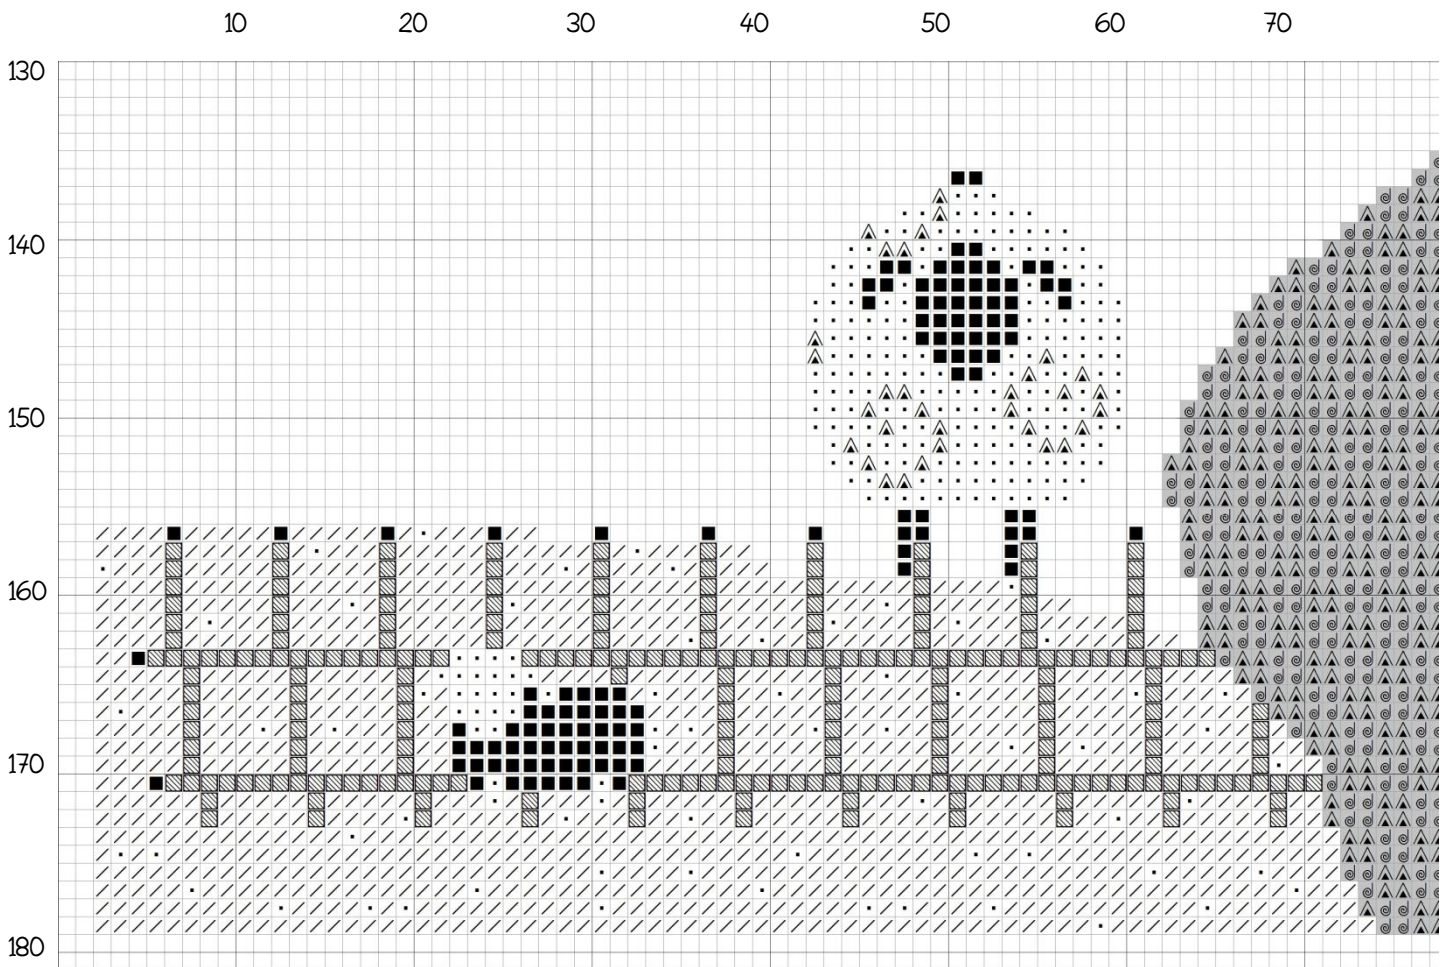

Thistles - Stitch Along #6

Grey stitches are from previous episodes.

Symbol	The Gentle Art	DMC
■	7095 - Carriage Black	310
▲	7102 - Misty Harbor	451
/	0115 - Tiger Lily	581
▨	1020 - Pebble	3072
•	1040 - Oatmeal	3865