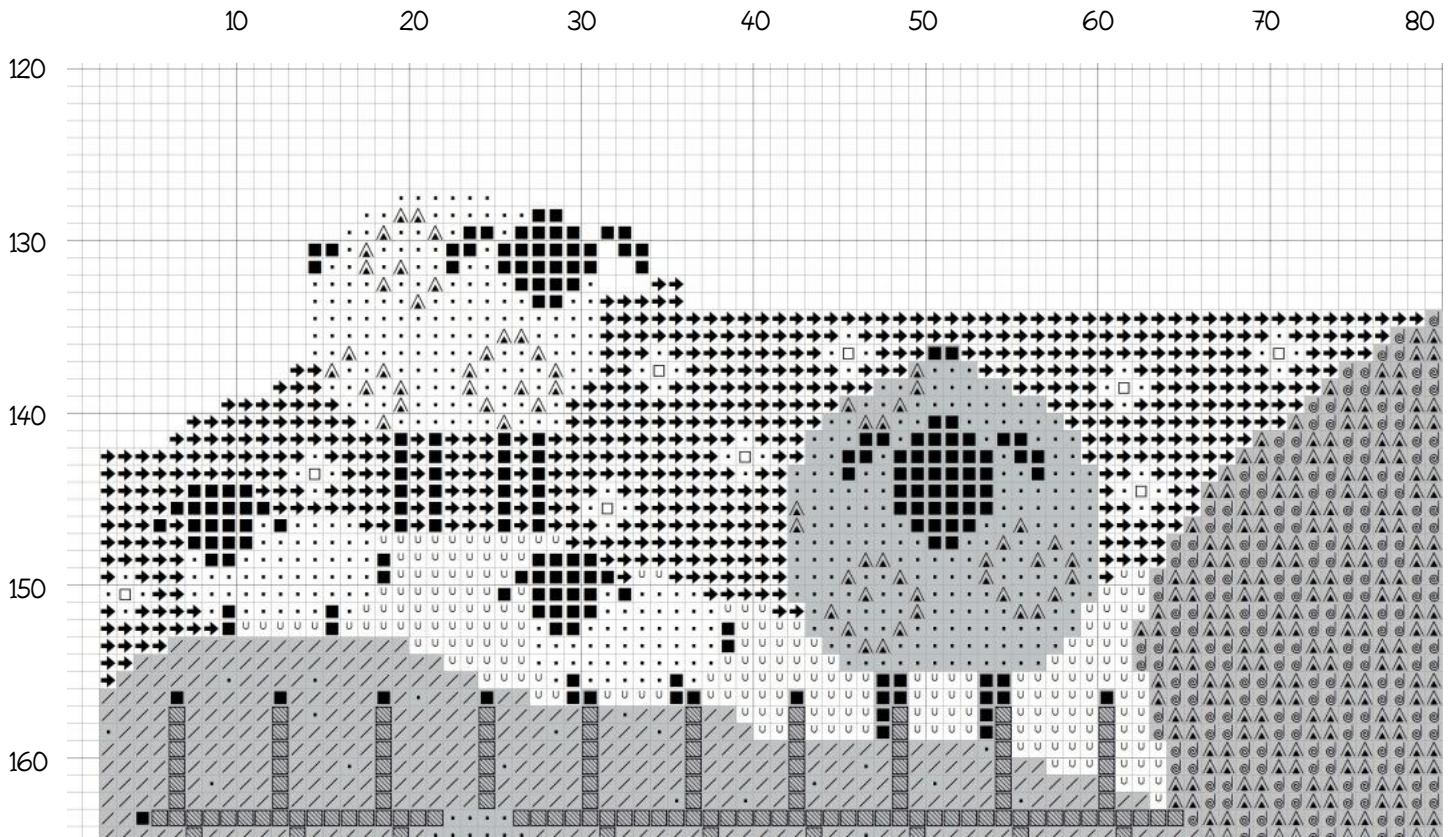

Thistles - Stitch Along #7

Grey stitches are from previous episodes.

Symbol	The Gentle Art	DMC
■	7095 - Carriage Black	310
u	7003 - Shutter Green	320
▲	7102 - Misty Harbor	451
➔	7050 - Baby Spinach	3363
□	7020 - Butternut Squash	3821
·	1040 - Oatmeal	3865