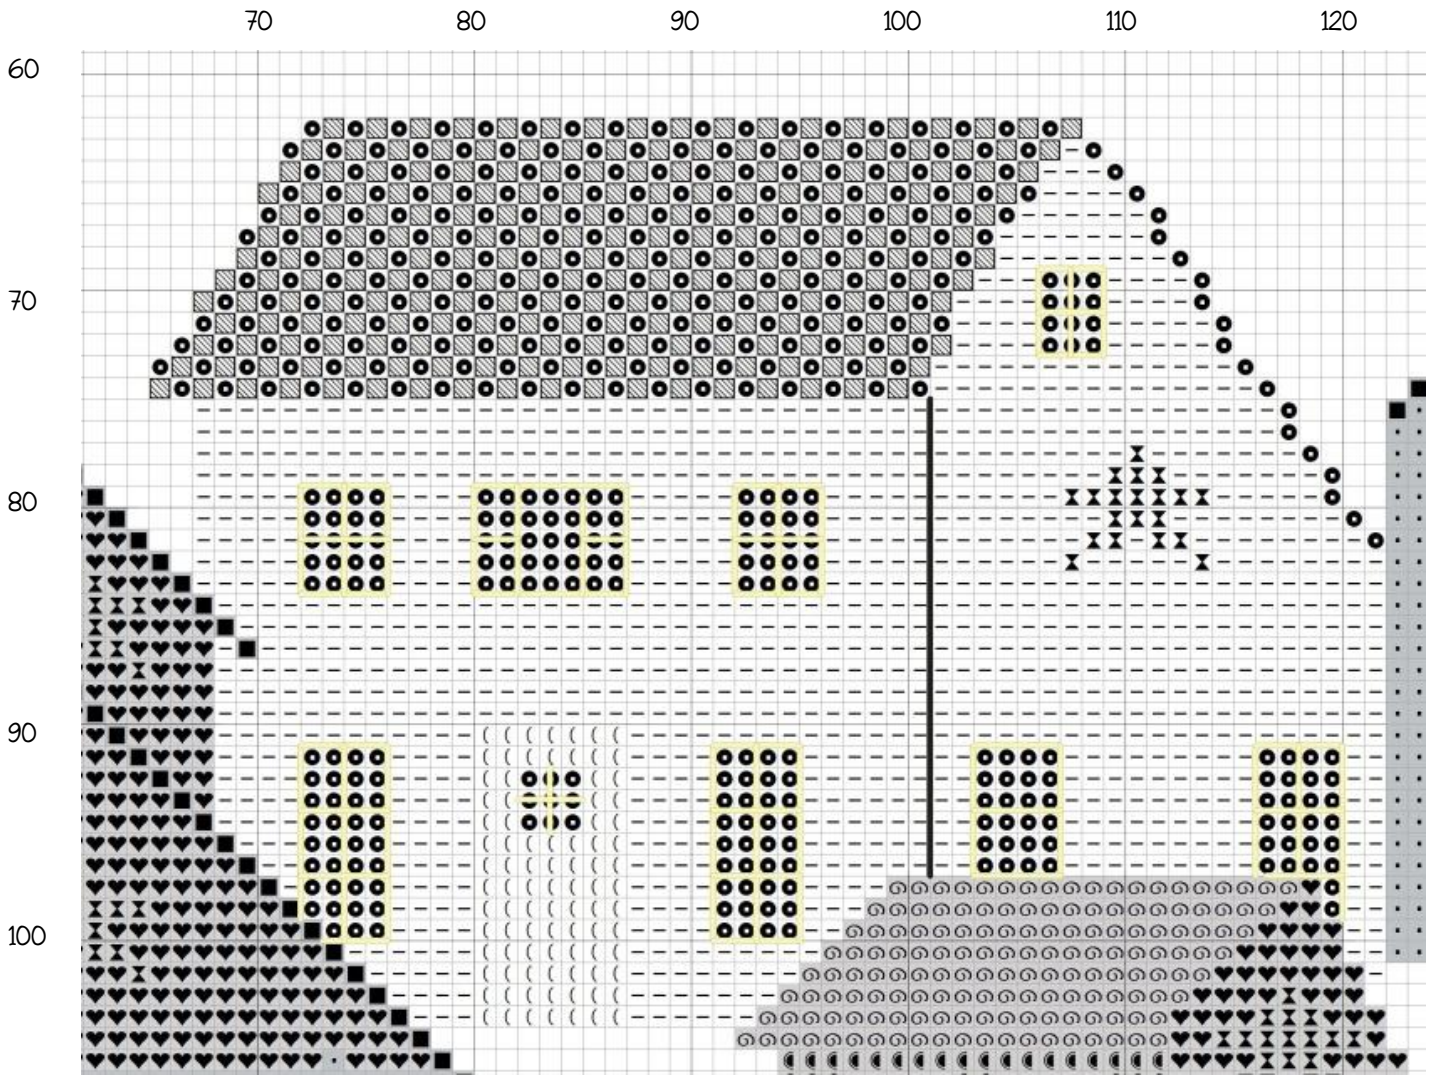

# Thistles - Stitch Along #9

Grey stitches are from previous episodes.

Symbol	The Gentle Art	DMC
X	0420 - Gold Leaf	680
-	0893 - French Lilac	3041
▨	1020 - Pebble	3072
(	0470 - Buttercrunch	3078
●	1170 - Dark Chocolate	3371
○	0470 - Buttercrunch	3078